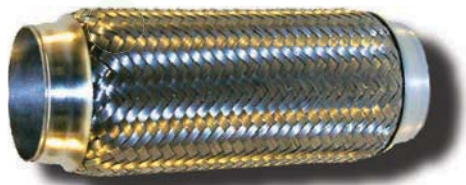

Hose Clamps

Flex Pipes

17504 NI	1.75"	22504 NI	2.25"
17506 NI	1.75"	22506 NI	2.25"
17508 NI	1.75"	22508 NI	2.25"
17510 NI	1.75"	17504 BI	1.75"
20004 NI	2"	17506 BI	1.75"
20006 NI	2"		

**Heavy Duty Double Braided
Conforms to OEM Standards**

Muffler Clamps

1 1/2	2	2 1/2	3 1/2
1 3/4	2 1/8	2 3/4	4
1 7/8	2 1/4	3	5

Band Clamps

2 ¹⁴²⁰	3 ¹⁴²⁴	4 ¹⁴²⁴
2 1/4 ¹⁴²¹	3 1/4 ¹⁴²⁵	4 1/2 ¹⁴²⁵
2 1/2 ¹⁴²²	3 1/2 ¹⁴²⁶	5 ¹⁴²⁶
2 3/4 ¹⁴²³	3 3/4 ¹⁴²⁷	6 ¹⁴²⁷

Exhaust Hangers

Part# 23250

Legion

By ideal

	MIN DIAM.	MAX DIAM.
CC 4	1/8	5/16
CC 6	1/8	3/8
CC10	---	5/8
CC12	---	3/4
CC16	3/4	1
CC20	7/8	1 1/4
CC24	1	1 1/2
CC28	1 1/8	1 3/4
CC32	1 1/4	2
CC36	1 1/2	2 1/4

CC40
CC44
CC48

Legion hose clamps are made by IDEAL Hose Clamp Company right here in the USA. All hose clamps are made from high grade stainless steel and are engineered for maximum performance. A high strength worm gear system is designed for professionals who require a top quality hose clamp.

Heater Hose TH-STD-HH

Inside Diameter

- 1/2 X 50 FT
- 5/8 X 50 FT
- 3/4 X 50 FT

Fuel Line Hose SAE J30R6

- AGF14 1/4 X 25 FT
- AGF516 5/16 X 25 FT
- AGF38 3/8 X 25 FT

Fuel Injection Hose SAE J1532

Inside Diameter